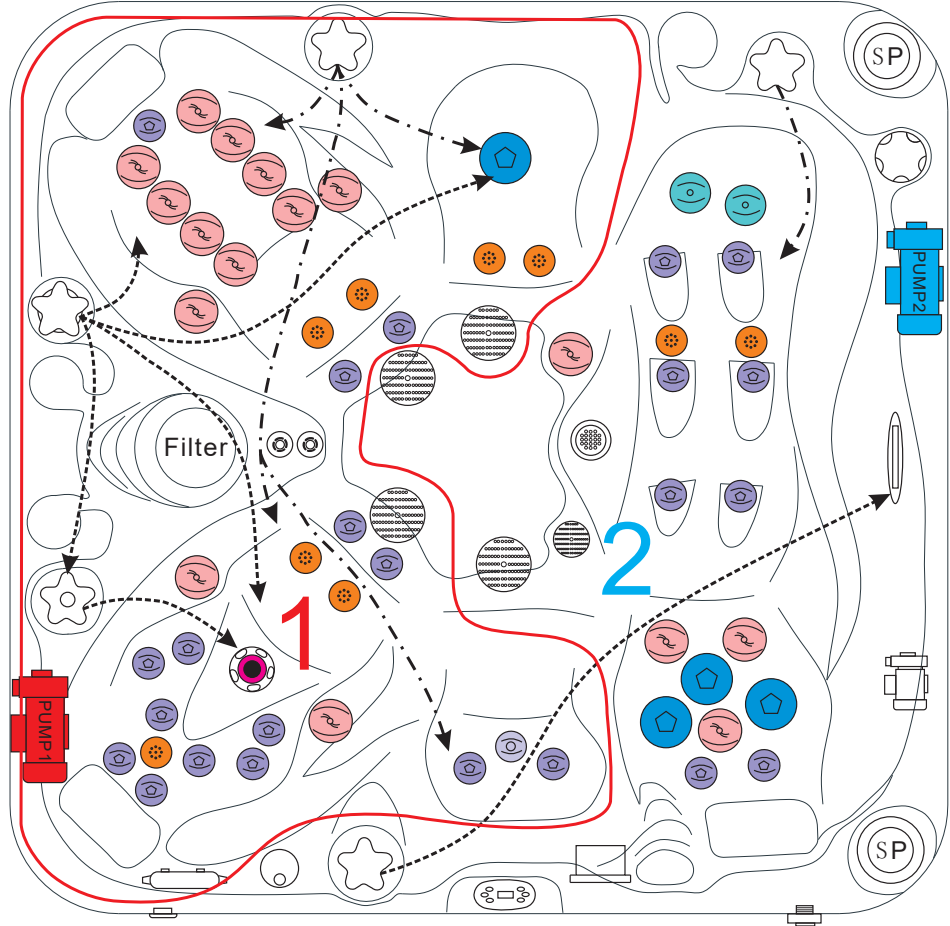

WATER SYSTEM

Total jets.....	58
Water Jets, Stainless Steel.....	50
Air Injector Jets.....	8
Air Control Valve.....	4
Filters / Surface.....	(1) 50 Square Feet
Top Access Skim Filter.....	High-Volume Vortex Skimmer
Floor Drain.....	1
External Drain.....	1
Hi Flow Suctions.....	4
Water Diverter Valve.....	1
6" Aqua Rolling Massage Jet.....	1
5" Massage Jets, Directional, Rotational and Pulsational.....	5
3" Directional Jets.....	13
2" Directional Jets.....	23
2" Aqua Rolling Massage Jets.....	6
Ozone Jets.....	1

PUMP INFORMATION

Massage Pump 1: LX LP300.....	2,2 kW
Massage Pump 2: LX LP300.....	2,2 kW
Filtration Pump: LX WTC50M.....	250W
Air Pump: LX AP300.....	300W

ELECTRICAL SYSTEM

Voltage.....	230/380 V
Amperage.....	230V - 20A / 380V - 16A
Full Flow Electric Heater.....	3 kW
Control System.....	Balboa BP600
Light (18 x Multi Color LED).....	Standard
Electronic Topside Control.....	Balboa TP600

passion
spas | love your senses

SOLACE

PASSION SPAS SIGNATURE COLLECTION

POWER SUPPLY
1x 20A/230V or
1x 16A/380V

	Clusterjet 150293	23pcs		Water Diverter	150493		Speaker	150321
	Clusterjet 151322	1pc		Air Control	150520		Controller & Heater JZ6013x1	152220
	Clusterjet 152186	2pcs		Optional Air Pump	150827		Drainage	150511
	Mini Jet 150126	16pcs		Water Diverter	152029		WTC50 Circ. Pump	150817
	Power Jet 150155	4pcs		Aromatherapy	150560		LP300 Mass. Pump	150818
	Swim Jet 150202	1pc		UV lamp	150777		LP300 Mass. Pump	150818
	Blowerjet 150561	9pcs		Pillow	150403		TP600 Display	151059
	Spa Light 150781	1pc		Filter lid Black	159111			
	Suction 150516	1pc		Filter 4ch-949	151131			
				Suction	150517			