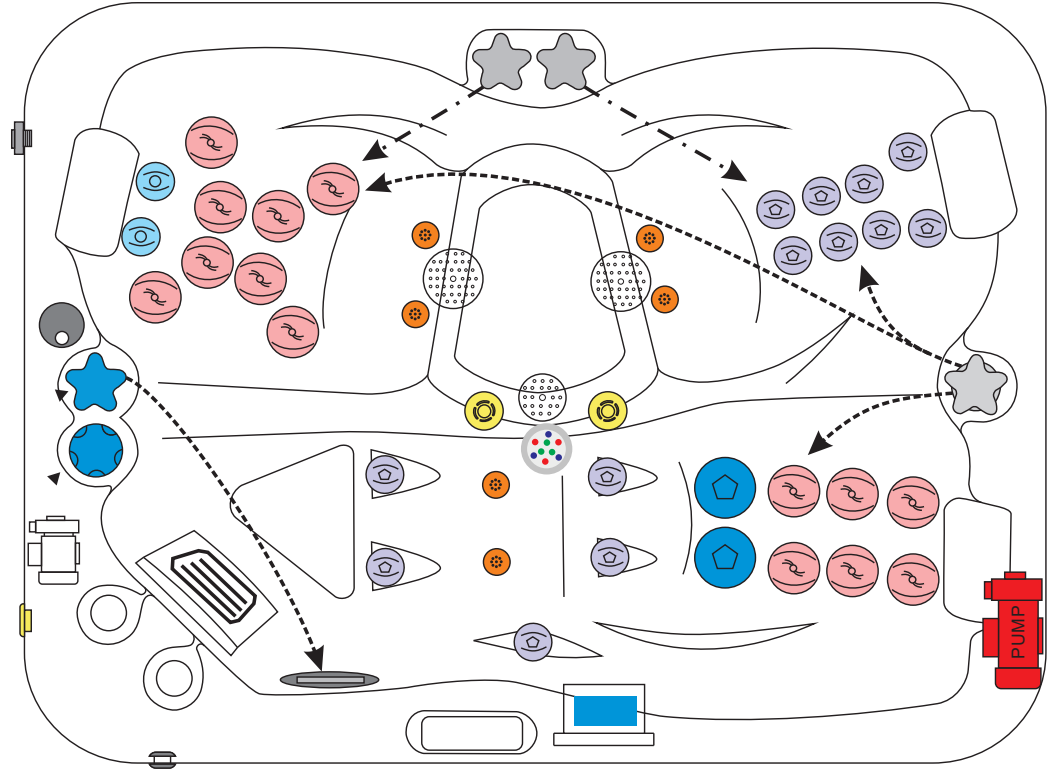

Clusterjet 150293	13pcs		Air Control	150520		Controller & Heater 151103 GS510DZ
	Clusterjet 151322	2pcs		Optional Air Pump	150827		Drainage 150511
	Mini Jet 150126	14pcs		Aromatherapy	150560		WTC50 Circ. Pump 150817
	Power Jet 150155	2pcs		Pillow	150403		LP300 Mass. Pump 150818
	Blowerjet 150561	6pcs		Skimmer Front	150928		VL801D Display 151075
	Spa Light 150766	1pc		Filter 6ch-940	151140		
	Suction 150516	1pc					
	Suction 150517	2pcs