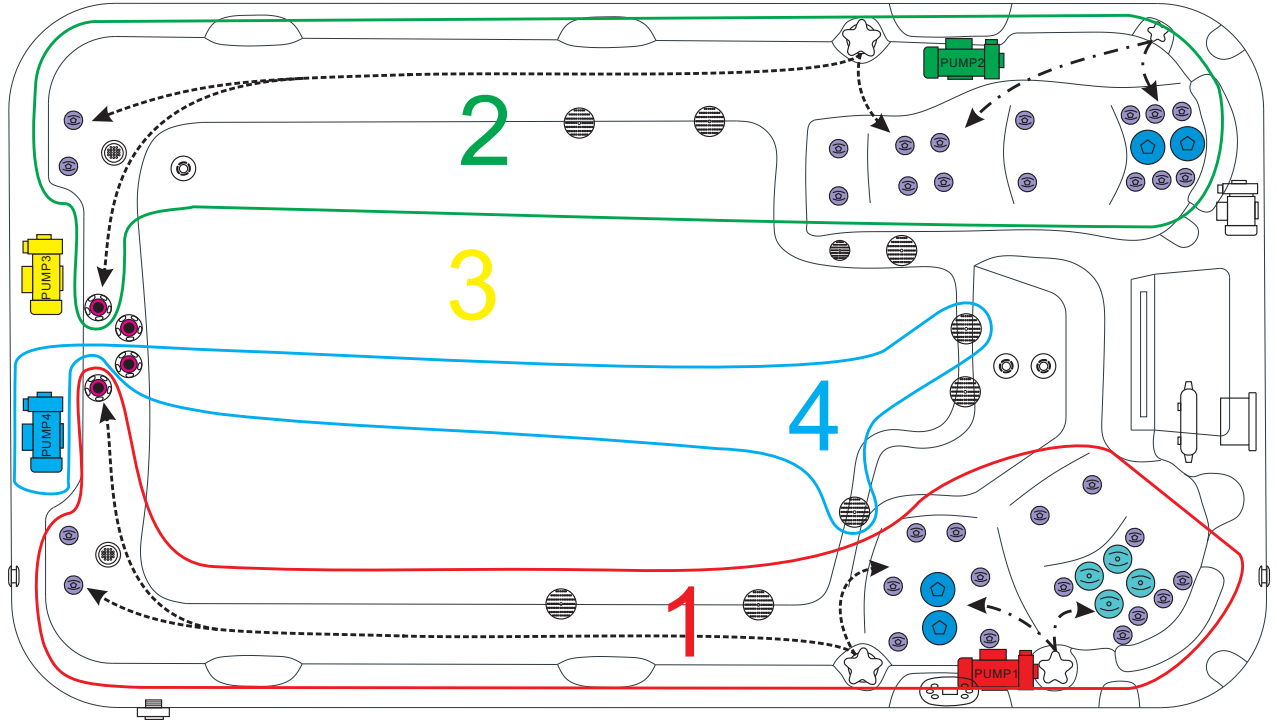

POWER SUPPLY
1x 20A/380V

Clusterjet 150293 12pcs

Clusterjet 152186 2pcs

Power Jet 150155 5pcs

Swim Jet 150202 1pc

Spa Light 150781 2pcs

Suction 150516 1pc

Suction 150517 8pcs

Water Diverter 150493

Air Control 150520

UV lamp 150777

Small Corner Pillow 150424

2x Filter 6ch-940 151140
Filter Front Black 152046

Controller & Heater 152222
JZ6013x2

Drainage 150511

WTC50 Circ. Pump 150817

LP300 Mass. Pump 150818
(4pcs)

TP600 Display 151059